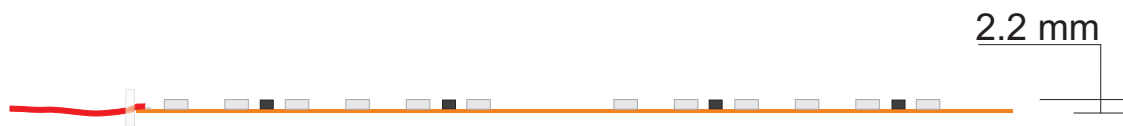

Adhesive back , peel & stick !

Dimmable to 6V DC.

Water-proof, IP67.

Applications:

Ideal for sign letters and channel letters, concealed lights, room lighting, equipment,

Assembly drawing

Top View

Section