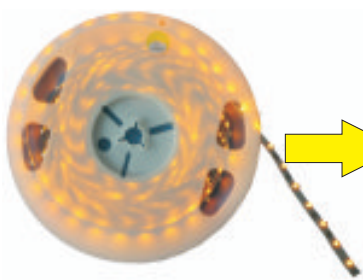

CE

ROHS

3528 SMD Flexible strip Introduction

Features:

Available in 12V DC maximum

Very bright & low power consumption

Operating temperature: -20 ° -50 °

Long life span LED lights , more than 50 ,000 hours + .

Adhesive back , peel & stick !

Dimmable to 6V DC.

Water-proof, IP67.

Applications:

Ideal for sign letters and channel letters, concealed lights, room lighting, equipment,

Assembly drawing

Top View

Section

5meter/reel

1 reel/bag

360X240X250mm

25bags/Box

View Angle: 120degrees

Operation Temperature: -20 ~ 50

Store Temperature: -30 ~ 80

Package: 5 meter strip in one reel, one reel in one anti-static bag, 25 bags put into one carton.

Crystal series :3528 120LED/Meter

This flexible strip is made of 3528 LED, the PCB holder is Crystal strip.

Crystal series:3528 120LED/meter							
Part number	Color	LED QTY/meter	Lumen/meter	Voltage	Power/meter	packing means	
LD-FL-C3528R-12-120	Red 	120	240	12	9.6 watt	5meter/reel	
LD-FL-C3528Y-12-120	Yellow 	120	240	12	9.6 watt	5meter/reel	
LD-FL-C3528B-12-120	Blue 	120	300	12	9.6 watt	5meter/reel	
LD-FL-C3528G-12-120	Green 	120	480	12	9.6 watt	5meter/reel	
LD-FL-C3528W-12-120	White 	120	780	12	9.6 watt	5meter/reel	
LD-FL-C3528WW-12-120	Warm White 	120	720	12	9.6 watt	5meter/reel	
LD-FL-C3528P-12-120	Pink 	120	240	12	9.6 watt	5meter/reel	