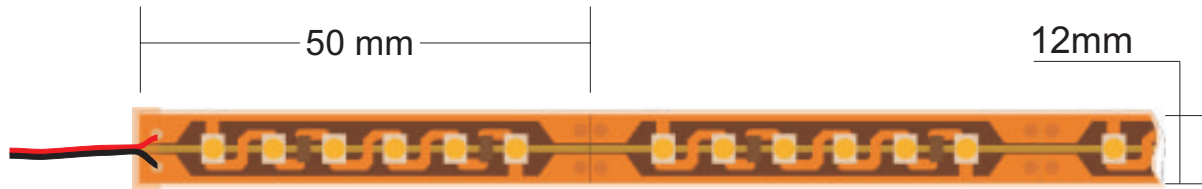

CE

ROHS

3528 SMD Flexible strip Introduction

Features:

Available in 12V DC maximum

Very bright & low power consumption

Operating temperature: -20 ° -50 °

Long life span LED lights , more than 50 ,000 hours + .

Adhesive back , peel & stick !

Dimmable to 6V DC.

Water-proof, IP67.

Applications:

Ideal for sign letters and channel letters, concealed lights, room lighting, equipment,

Assembly drawing

Top View

Section

5meter/reel

1 reel/bag

360X240X250mm

25bags/Box

View Angle: 120degrees

Operation Temperature: -20 ~ 50

Store Temperature: -30 ~ 80

Package: 5 meter strip in one reel, one reel in one anti-static bag, 25 bags put into one carton.

Crystal series :3528 120LED/Meter

This flexible strip is made of 3528 LED, the PCB holder is Crystal strip.

Crystal series:3528 120LED/meter							
Part number	Color	LED QTY/meter	Lumen/meter	Voltage	Power/meter	packing means	
LD-FL-C3528R-12-120	Red 	120	240	12	9.6 watt	5meter/reel	
LD-FL-C3528Y-12-120	Yellow 	120	240	12	9.6 watt	5meter/reel	
LD-FL-C3528B-12-120	Blue 	120	300	12	9.6 watt	5meter/reel	
LD-FL-C3528G-12-120	Green 	120	480	12	9.6 watt	5meter/reel	
LD-FL-C3528W-12-120	White 	120	780	12	9.6 watt	5meter/reel	
LD-FL-C3528WW-12-120	Warm White 	120	720	12	9.6 watt	5meter/reel	
LD-FL-C3528P-12-120	Pink 	120	240	12	9.6 watt	5meter/reel	