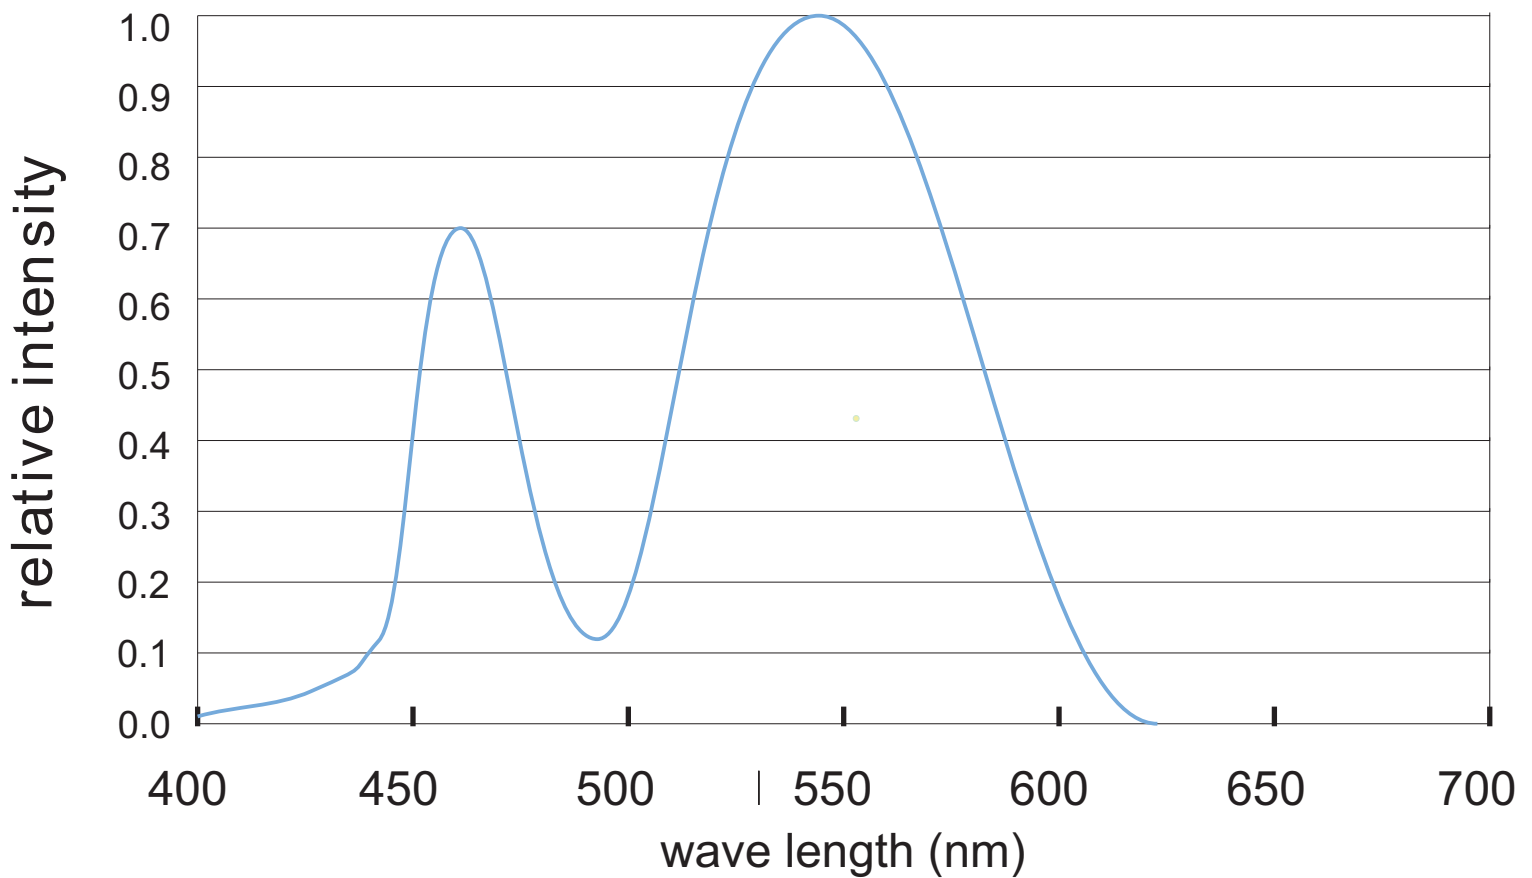

for: red, blue, green, yellow

for: white LED