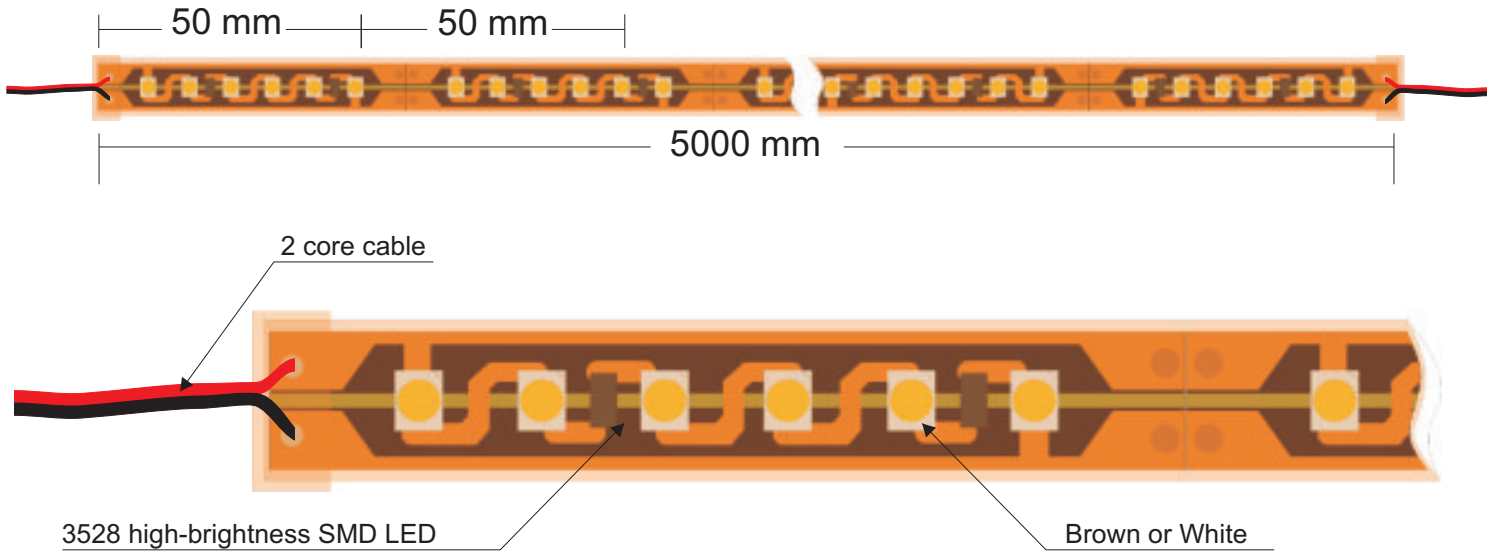

CE

ROHS

3528 SMD Flexible strip Introduction

Features:

Available in 12V DC maximum

Very bright & low power consumption

Operating temperature: -20 ° -50 °

Long life span LED lights , more than 50 ,000 hours + .

Adhesive back , peel & stick !

Dimmable to 6V DC.

Water-proof, IP67.

Applications:

Ideal for sign letters and channel letters, concealed lights, room lighting, equipment,

Assembly drawing

Top View

Section

5meter/reel

1 reel/bag

360X240X250mm

25bags/Box

View Angle: 120degrees

Operation Temperature: -20 ~ 50

Store Temperature: -30 ~ 80

Package: 5 meter strip in one reel, one reel in one anti-static bag, 25 bags put into one carton.

Crystal series :3528 120LED/Meter

This flexible strip is made of 3528 LED, the PCB holder is Crystal strip.

Crystal series:3528 120LED/meter							
Part number	Color	LED QTY/meter	Lumen/meter	Voltage	Power/meter	packing means	
LD-FL-C3528R-12-120	Red 	120	240	12	9.6 watt	5meter/reel	
LD-FL-C3528Y-12-120	Yellow 	120	240	12	9.6 watt	5meter/reel	
LD-FL-C3528B-12-120	Blue 	120	300	12	9.6 watt	5meter/reel	
LD-FL-C3528G-12-120	Green 	120	480	12	9.6 watt	5meter/reel	
LD-FL-C3528W-12-120	White 	120	780	12	9.6 watt	5meter/reel	
LD-FL-C3528WW-12-120	Warm White 	120	720	12	9.6 watt	5meter/reel	
LD-FL-C3528P-12-120	Pink 	120	240	12	9.6 watt	5meter/reel	