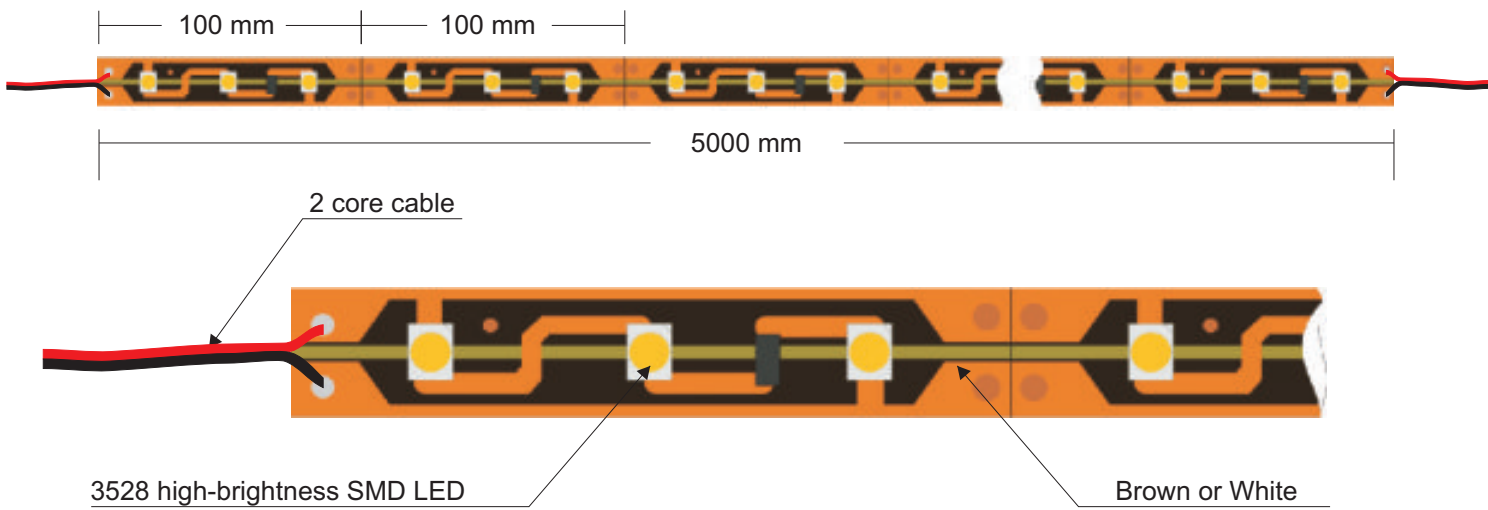

Adhesive back , peel&stick !

Dimmable to 6V DC.

Applications:

Ideal for sign letters and channel letters, concealed lights, room lighting, equipment .

Assembly drawing

Top View

Section

5meter/reel

1 reel/bag

360X240X250mm

25bags/Box

View Angle: 120degrees

Operation Temperature: -20 ~ 50

Store Temperature: -30 ~ 80

Package: 5 meter strip in one reel, one reel in one anti-static bag, 25 bags put into one carton.

Ribbon series : 30LED/METER

This flexible strip is made of 3528 LED, the PCB holder is Crystal strip.

Ribbon series:3528 30LED							
Part number	Color	LED QTY/meter	Lumen/meter	Voltage	Power/meter	packing means	
LD-FL-R3528R-12-30	Red 	30	60	12	2.4 watt	5meter/reel	
LD-FL-R3528Y-12-30	Yellow 	30	60	12	2.4 watt	5meter/reel	
LD-FL-R3528B-12-30	Blue 	30	75	12	2.4 watt	5meter/reel	
LD-FL-R3528G-12-30	Green 	30	120	12	2.4 watt	5meter/reel	
LD-FL-R3528W-12-30	White 	30	195	12	2.4 watt	5meter/reel	
LD-FL-R3528WW-12-30	Warm White 	30	180	12	2.4 watt	5meter/reel	
LD-FL-R3528P-12-30	Pink 	30	60	12	2.4 watt	5meter/reel	

for: red, blue, green, yellow

for: white LED

How to connect flexible strips

Below shows you how to connect the Flexible strip to power supplies.