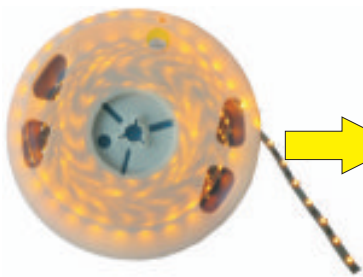

3528 SMD Flexible strip Introduction

Features:

Available in 12V DC maximum

Very bright & low power consumption

Operating temperature: $-20^{\circ}\sim 50^{\circ}$

Long life span LED lights , more than 50 ,000 hours+ .

Adhesive back , peel&stick !

Dimmable to 6V DC.

Applications:

Ideal for sign letters and channel letters, concealed lights, room lighting, equipment .

Assembly drawing

Top View

Section

5meter/reel

1 reel/bag

360X240X250mm

25bags/Box

View Angle: 120degrees

Operation Temperature: -20 ~ 50

Store Temperature: -30 ~ 80

Package: 5 meter strip in one reel, one reel in one anti-static bag, 25 bags put into one carton.

Ribbon series : 30LED/METER

This flexible strip is made of 3528 LED, the PCB holder is Crystal strip.

Ribbon series:3528 30LED							
Part number	Color	LED QTY/meter	Lumen/meter	Voltage	Power/meter	packing means	
LD-FL-R3528R-12-30	Red 	30	60	12	2.4 watt	5meter/reel	
LD-FL-R3528Y-12-30	Yellow 	30	60	12	2.4 watt	5meter/reel	
LD-FL-R3528B-12-30	Blue 	30	75	12	2.4 watt	5meter/reel	
LD-FL-R3528G-12-30	Green 	30	120	12	2.4 watt	5meter/reel	
LD-FL-R3528W-12-30	White 	30	195	12	2.4 watt	5meter/reel	
LD-FL-R3528WW-12-30	Warm White 	30	180	12	2.4 watt	5meter/reel	
LD-FL-R3528P-12-30	Pink 	30	60	12	2.4 watt	5meter/reel	