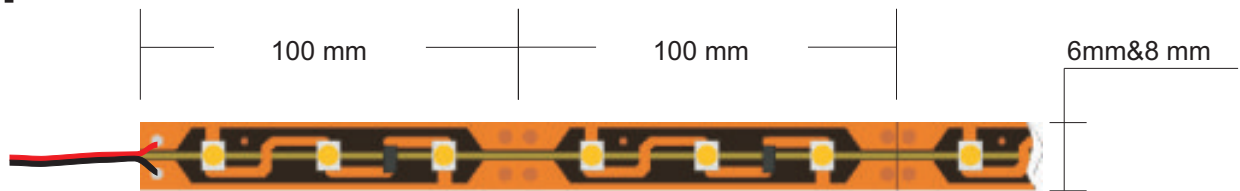

Adhesive back , peel&stick !

Dimmable to 6V DC.

Applications:

Ideal for sign letters and channel letters, concealed lights, room lighting, equipment .

Assembly drawing

Top View

Section

5meter/reel