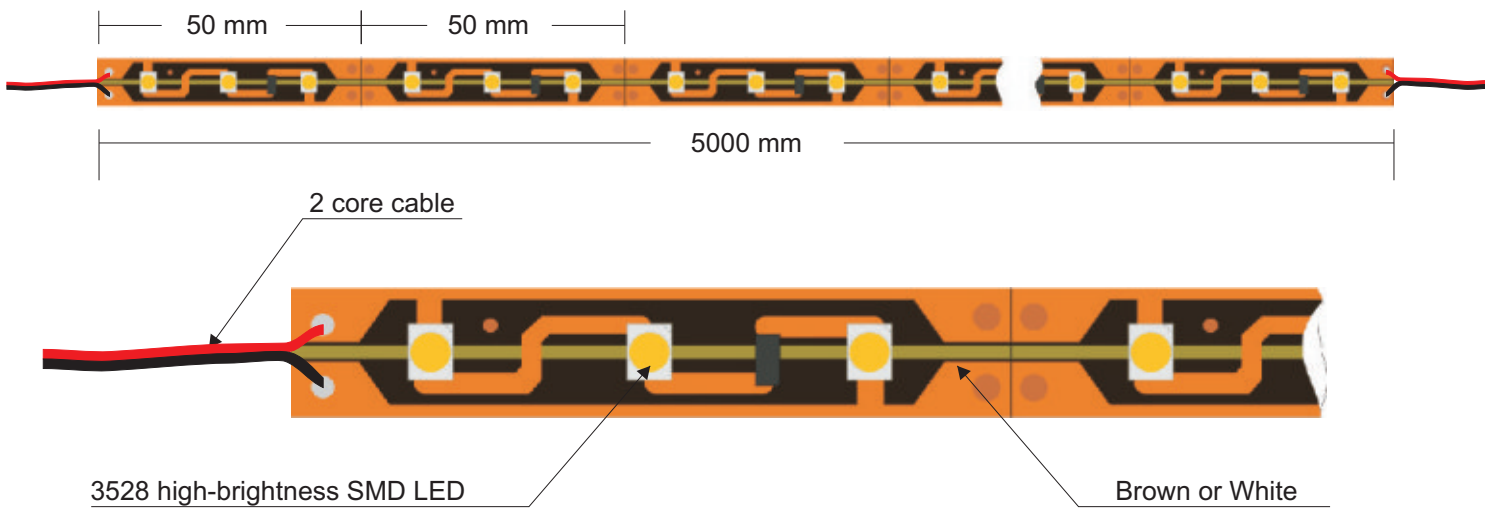

3528 SMD Flexible strip Introduction

Features:

Available in 24V DC maximum

Very bright & low power consumption

Operating temperature: -20°~50°

Long life span LED lights , more than 50 ,000 hours+ .

Adhesive back , peel&stick !

Dimmable to 6V DC.

Applications:

Ideal for sign letters and channel letters, concealed lights, room lighting, equipment .

Assembly drawing

Top View

Section

5meter/reel

1 reel/bag

360X240X250mm

25bags/Box

View Angle: 120degrees

Operation Temperature: -20 ~ 50

Store Temperature: -30 ~ 80

Package: 5 meter strip in one reel, one reel in one anti-static bag, 25 bags put into one carton.

Ribbon series : 60LED/METER

This flexible strip is made of 3528 LED, the PCB holder is Crystal strip.

Ribbon series:3528 60LED							
Part number	Color	LED QTY/meter	Lumen/meter	Voltage	Power/meter	packing means	
LD-FL-R3528R-24-60	Red 	60	120	24	4.8 watt	5meter/reel	
LD-FL-R3528Y-24-60	Yellow 	60	120	24	4.8 watt	5meter/reel	
LD-FL-R3528B-24-60	Blue 	60	150	24	4.8 watt	5meter/reel	
LD-FL-R3528G-24-60	Green 	60	240	24	4.8 watt	5meter/reel	
LD-FL-R3528W-24-60	White 	60	390	24	4.8 watt	5meter/reel	
LD-FL-R3528WW-24-60	Warm White 	60	360	24	4.8 watt	5meter/reel	
LD-FL-R3528P-24-60	Pink 	60	120	24	4.8 watt	5meter/reel	