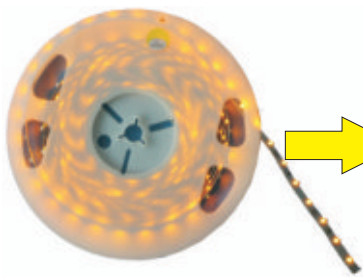

3528 SMD Flexible strip Introduction

Features:

Available in 24V DC maximum

Very bright & low power consumption

Operating temperature: -20°~50°

Long life span LED lights , more than 50 ,000 hours+ .

Adhesive back , peel&stick !

Dimmable to 6V DC.

Applications:

Ideal for sign letters and channel letters, concealed lights, room lighting, equipment .

Assembly drawing

Top View

Section

5meter/reel

1 reel/bag

360X240X250mm

25bags/Box

View Angle: 120degrees

Operation Temperature: -20 ~ 50

Store Temperature: -30 ~ 80

Package: 5 meter strip in one reel, one reel in one anti-static bag, 25 bags put into one carton.

Ribbon series : 60LED/METER

This flexible strip is made of 3528 LED, the PCB holder is Crystal strip.

Ribbon series:3528 60LED							
Part number	Color	LED QTY/meter	Lumen/meter	Voltage	Power/meter	packing means	
LD-FL-R3528R-24-60	Red 	60	120	24	4.8 watt	5meter/reel	
LD-FL-R3528Y-24-60	Yellow 	60	120	24	4.8 watt	5meter/reel	
LD-FL-R3528B-24-60	Blue 	60	150	24	4.8 watt	5meter/reel	
LD-FL-R3528G-24-60	Green 	60	240	24	4.8 watt	5meter/reel	
LD-FL-R3528W-24-60	White 	60	390	24	4.8 watt	5meter/reel	
LD-FL-R3528WW-24-60	Warm White 	60	360	24	4.8 watt	5meter/reel	
LD-FL-R3528P-24-60	Pink 	60	120	24	4.8 watt	5meter/reel	