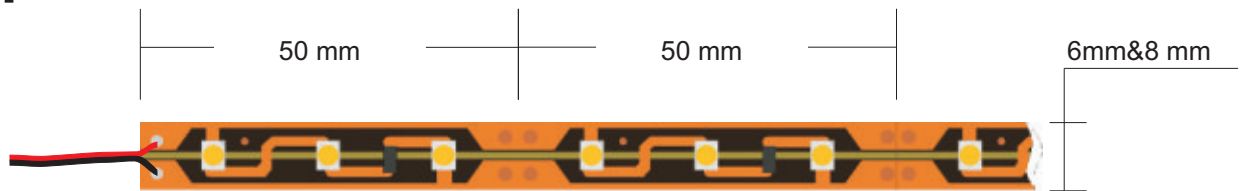

Assembly drawing

Top View